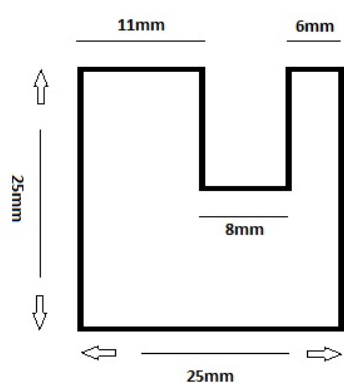

PRODUCT SHEET

Description:

Alu Clamp 120mm Alu Look, W/White LED Light

Item number:

22.11.305-0

Units	Box	Carton	HS Code	Barcode
Set	1	8	9405119090	
				5704866103718

SISO A/S

Mileparken 11
DK-2740 Skovlunde
Denmark
VAT: DK 24786013