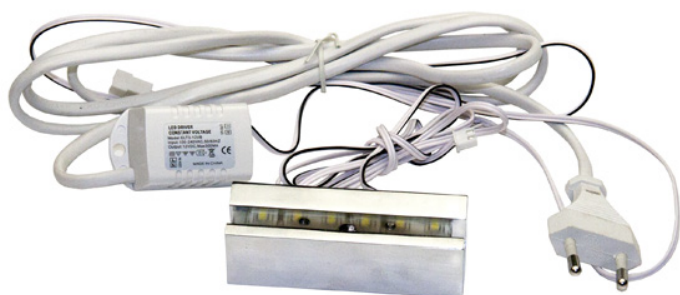

PRODUCT SHEET

Description:

Alu Clamp 120mm Alu Look, W/White LED Light

Item number:

22.11.305-0

Units	Box	Carton	HS Code	Barcode
Set	1	8	9405119090	
				5704866103718

SISO A/S

Mileparken 11
DK-2740 Skovlunde
Denmark
VAT: DK 24786013